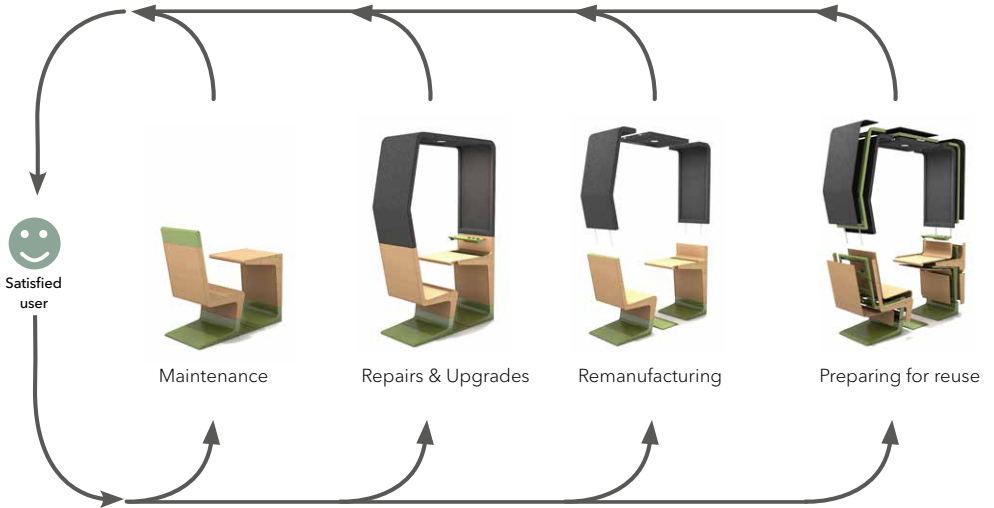

CIRCULAR ECONOMY

Gispen and Mecanoo attach great importance to the long-term usability of furniture. Together we will make sure the furniture is properly maintained. When requirements change, we simply adapt the layout of the furniture.

Circular manufacturing

The concept of the circular economy was our starting point for designing and manufacturing MECANOO by Gispen. We constantly searched for ways to create as many configurations from the fewest number of components as possible. We can use the same wooden shell for all seating models for instance. Each single component can be disassembled and reused in a new layout.

MECANOO by Gispen also consists of:

- Wood from reforestation forests
- PET material which is recyclable up to 6 times
- Steel (also very recyclable)
- Screw- and snap connections instead of glue

Gispen's ambition

Our entire range of furniture is manufactured according to the circular design framework. Our goal in this sense is clear: 50% of Gispen's operations will be circular in 2020.