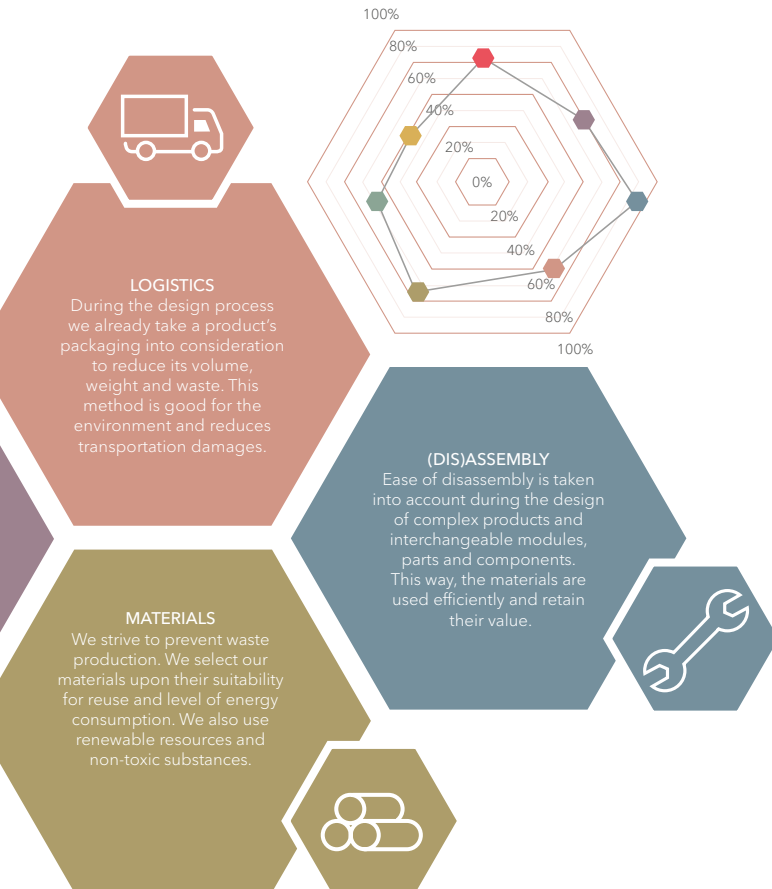

CIRCULAR MODEL

VERY GOOD