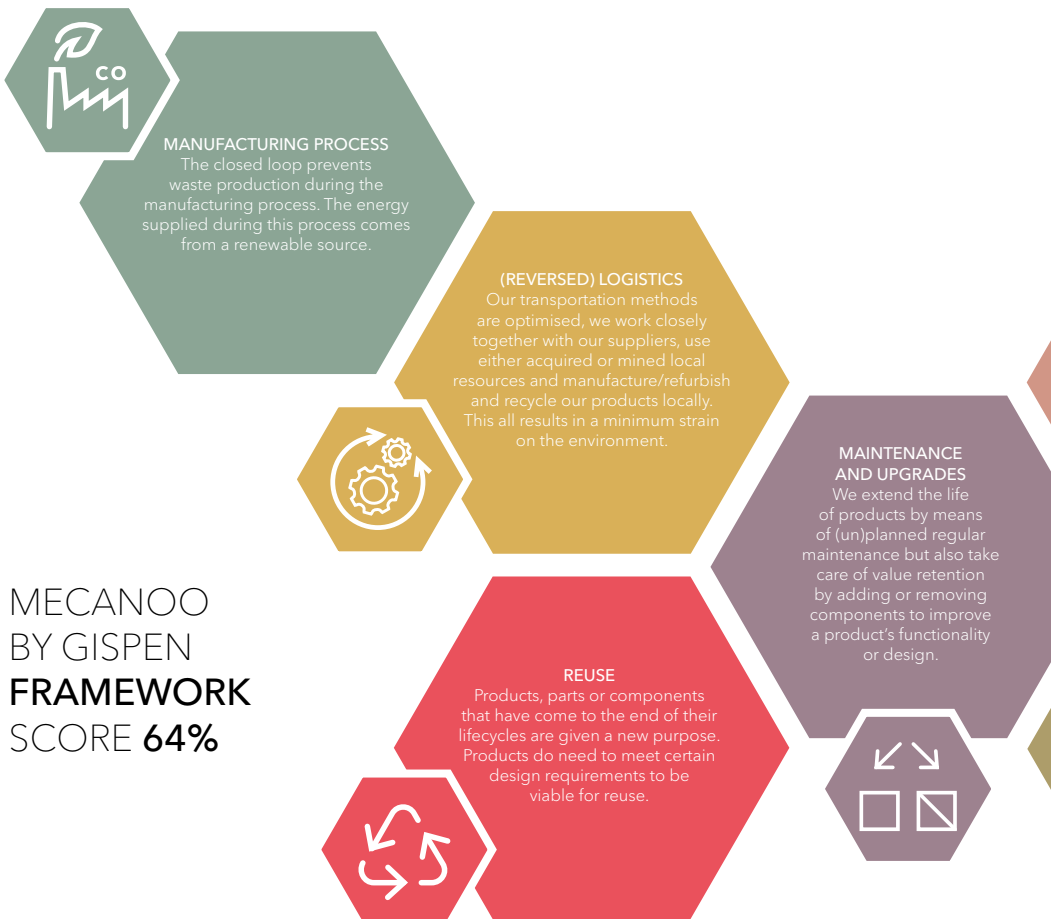

SUSTAINABILITY AND CIRCULAR ECONOMY

Gispen produces its furniture – MECANOO by Gispen including – according to the latest insights into sustainability and the principles of the Circular Economy. Our starting point for doing so is this circular framework.